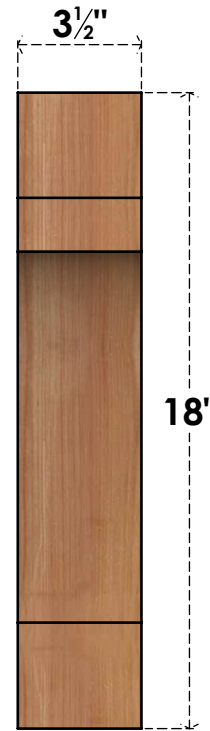

# BRC04X10X18MRC00SWR

3 1/2"W X 10"D X 18"H MERCED SMOOTH BRACE, WESTERN RED CEDAR

**SIDE**

**FRONT**

EKENA MILLWORK  
 2300 WEST MAIN ST.  
 CLARKSVILLE, TX 75426  
 TOLL FREE: 866-607-0453  
 WWW.EKENAMILLWORK.COM

**NOTES**

1. INSTALLATION TO BE COMPLETED IN ACCORDANCE WITH MANUFACTURER'S SPECIFICATIONS.
2. DRAWING MAY NOT BE TO SCALE
3. THIS DRAWING IS INTENDED FOR DESIGN AND PLANNING PURPOSES ONLY.
4. ALL INFORMATION CONTAINED HEREIN WAS CURRENT AT THE TIME OF DEVELOPMENT BUT MUST BE REVIEWED AND APPROVED BY THE PRODUCT MANUFACTURER TO BE CONSIDERED ACCURATE.
5. PRODUCTS ARE NOT KILN DRIED. THIS ITEM IS UNIQUE AND WILL CONTAIN THE NATURAL VARIATIONS THAT THE WOOD SPECIES OFFERS. THIS MAY RESULT IN VARIATIONS UP TO 1/4"