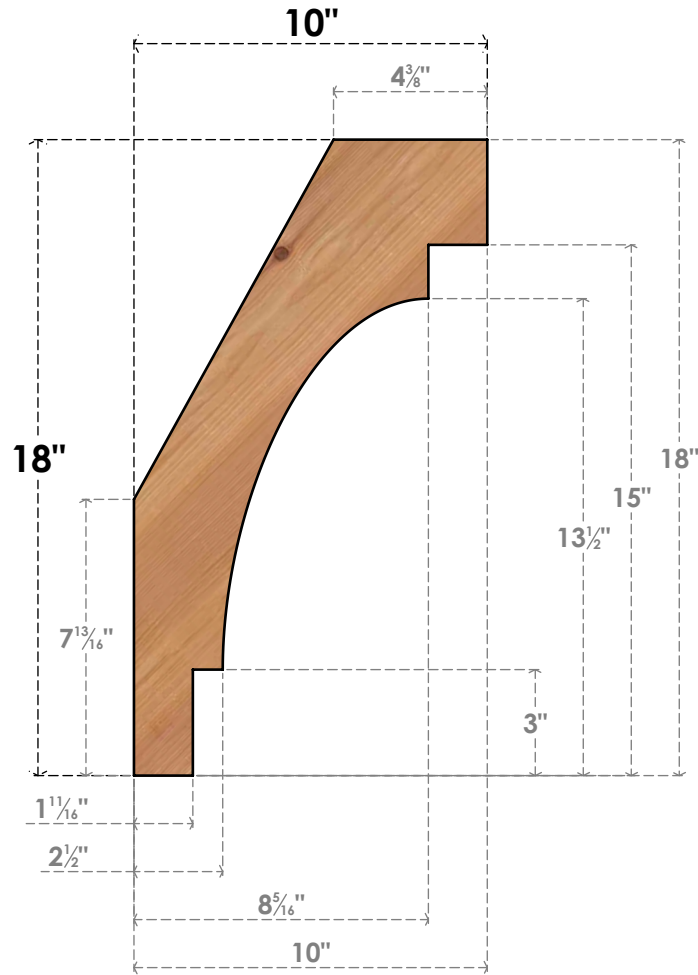

# BRC04X10X18MRC00SWR

3 1/2"W X 10"D X 18"H MERCED SMOOTH BRACE, WESTERN RED CEDAR

**SIDE**

**FRONT**

EKENA MILLWORK  
 2300 WEST MAIN ST.  
 CLARKSVILLE, TX 75426  
 TOLL FREE: 866-607-0453  
 WWW.EKENAMILLWORK.COM

**NOTES**

1. INSTALLATION TO BE COMPLETED IN ACCORDANCE WITH MANUFACTURER'S SPECIFICATIONS.
2. DRAWING MAY NOT BE TO SCALE
3. THIS DRAWING IS INTENDED FOR DESIGN AND PLANNING PURPOSES ONLY.
4. ALL INFORMATION CONTAINED HEREIN WAS CURRENT AT THE TIME OF DEVELOPMENT BUT MUST BE REVIEWED AND APPROVED BY THE PRODUCT MANUFACTURER TO BE CONSIDERED ACCURATE.
5. PRODUCTS ARE NOT KILN DRIED. THIS ITEM IS UNIQUE AND WILL CONTAIN THE NATURAL VARIATIONS THAT THE WOOD SPECIES OFFERS. THIS MAY RESULT IN VARIATIONS UP TO 1/4"